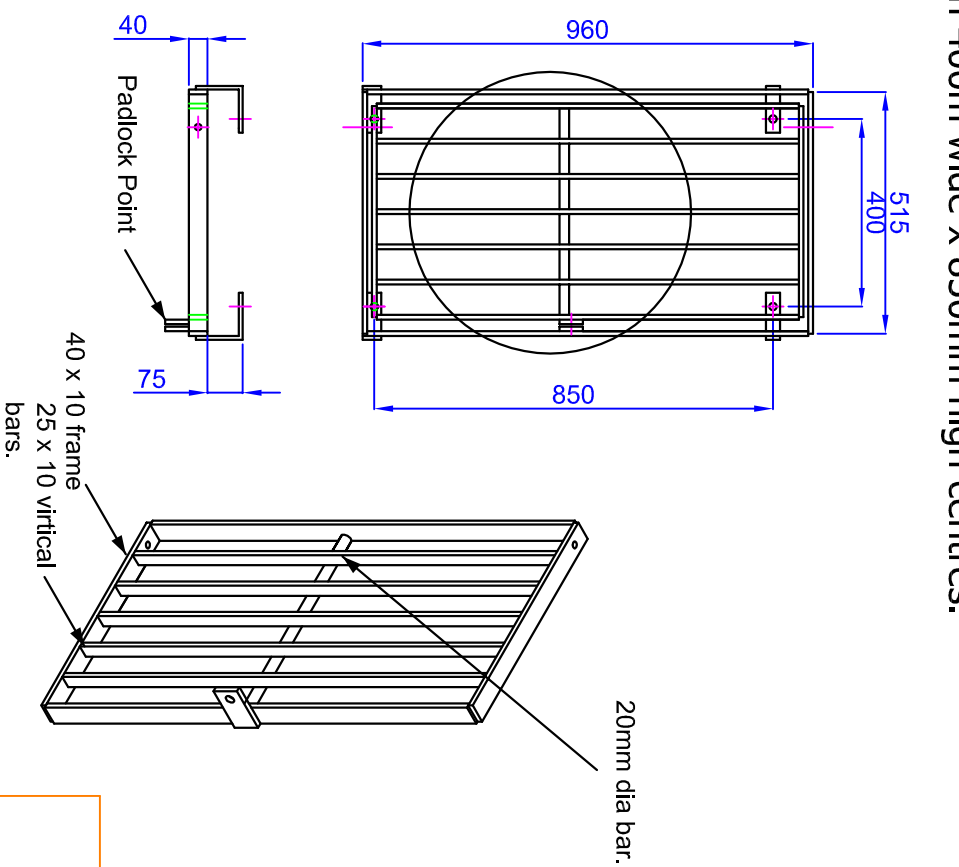

Grating manufactured from 25 x 10 flat at 75mm centres spaced 75mm away from the back wall. Fully Welded and hot dip galvanised. Grating size 525mm wide x 960mm high with fixings on 400mm wide x 850mm high centres.