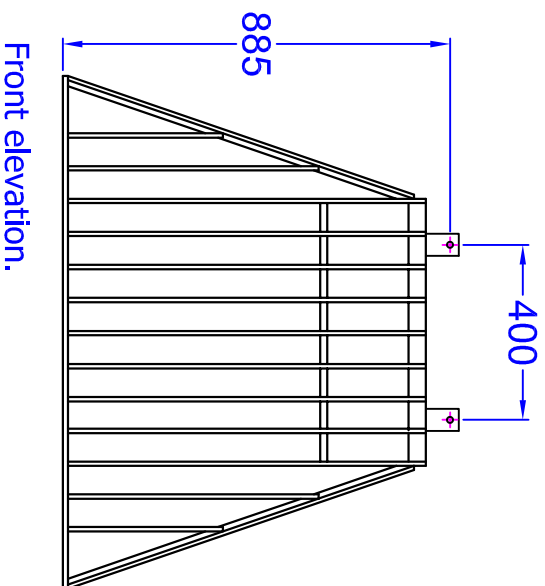

Plan View

H6Ca Cranked Grating Cutting List

Material	Quantity	Length
75x 12 flat	1	1160mm
40 x 10 flat	1	600mm
40 x 10 flat	2	75mm
40 x 10 flat	9	285mm
40 x 10 flat	11	965mm
40 x 10 flat	11	150mm
40 x 10 flat	2	1000mm
40 x 10 flat	2	235mm
40 x 10 flat	2	590mm
16mm bar	1	750mm

Front elevation.

Side Elevation

**Cranked grating
manufactures from 40 x
10 flat at 75mm centres**

ALTHON LIMITED, VULCAN ROAD SOUTH, NORWICH NR6 6AF
TEL: 01603 488700 FAX: 01603 488598

Drq. No. H6Ca cranked grate