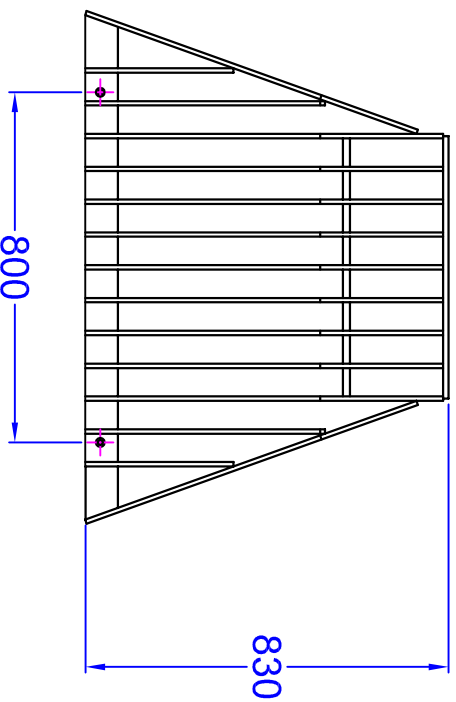

Plan View

H6Ca Cranked Grating Cutting List

Material	Quantity	Length
75x 12 flat	1	1160mm
40 x 10 flat	1	600mm
40 x 10 flat	2	75mm
40 x 10 flat	9	285mm
40 x 10 flat	11	965mm
40 x 10 flat	11	150mm
40 x 10 flat	2	1000mm
40 x 10 flat	2	235mm
40 x 10 flat	2	590mm
16mm bar	1	750mm

Front elevation.

Side Elevation

**Cranked grating
manufactures from 40 x
10 flat at 75mm centres**

ALTHON LIMITED, VULCAN ROAD SOUTH, NORWICH NR6 6AF
TEL: 01603 488700 FAX: 01603 488598

Drq. No. H6Ca cranked grate