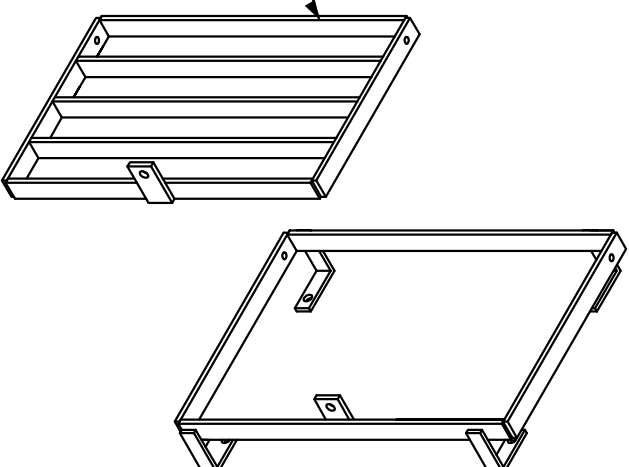

Grating manufactured from 40 x 10 flat at 100mm centres spaced 50mm away from the back wall.

Grating frame size 475mm wide x 710mm high with fixings on 400m wide x 600mm high centres.

Grating Gate Cutting List

Material	Quantity	Length
40 x 10 flat	2	465mm
40 x 10 flat	2	690mm
40 x 10 flat	4	100mm
40 x 10 flat	4	70mm
40 x 10 flat	2	90mm
40 x 10 flat	2	400mm
40 x 10 flat	5	650mm

40 x 10 frame

Galvanised Grating manufactured from 40 x 10 flat.