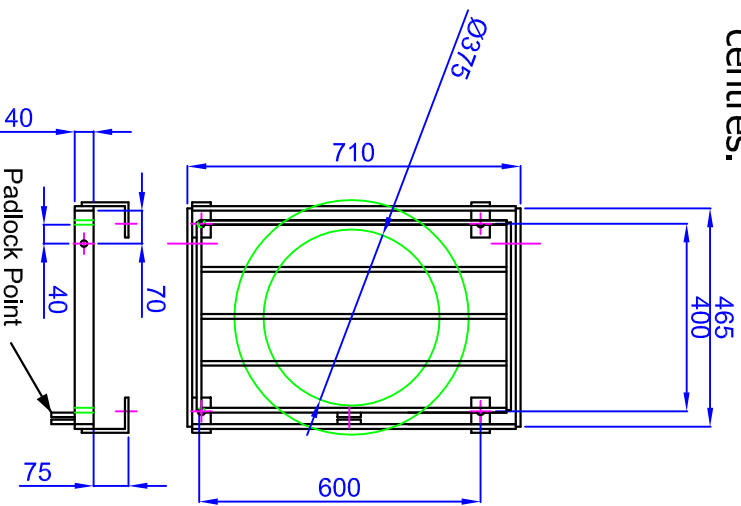

Grating manufactured from 40 x 10 flat at 100mm centres spaced 50mm away from the back wall.

Grating frame size 475mm wide x 710mm high with fixings on 400m wide x 600mm high centres.

Grating Gate Cutting List

Material	Quantity	Length
40 x 10 flat	2	465mm
40 x 10 flat	2	690mm
40 x 10 flat	4	100mm
40 x 10 flat	4	70mm
40 x 10 flat	2	90mm
40 x 10 flat	2	400mm
40 x 10 flat	5	650mm

40 x 10 frame

Galvanised Grating manufactured from 40 x 10 flat.