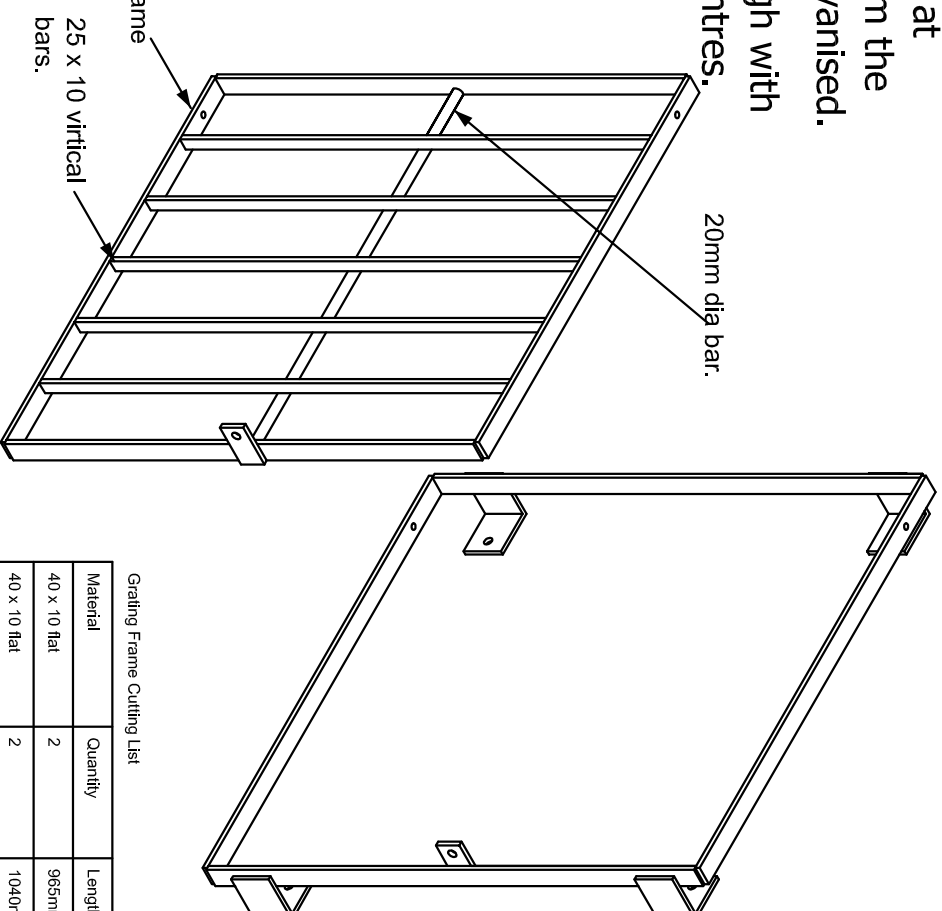

Grating manufactured from 25 x 10 flat at 150mm centres spaced 75mm away from the back wall. Fully Welded and hot dip galvanised.

Grating size 985mm wide x 1060mm high with fixings on 850m wide x 850mm high centres.

Grating Gate Cutting List

Material	Quantity	Length
40 x 10 flat	2	900mm
40 x 10 flat	2	1000mm
25 x 10 flat	5	1000mm
20mm dia bar	2	887mm

Grating Frame Cutting List

Material	Quantity	Length
40 x 10 flat	2	965mm
40 x 10 flat	2	1040mm
100x100 angle	4	80mm
50 x 12 flat	2	90mm