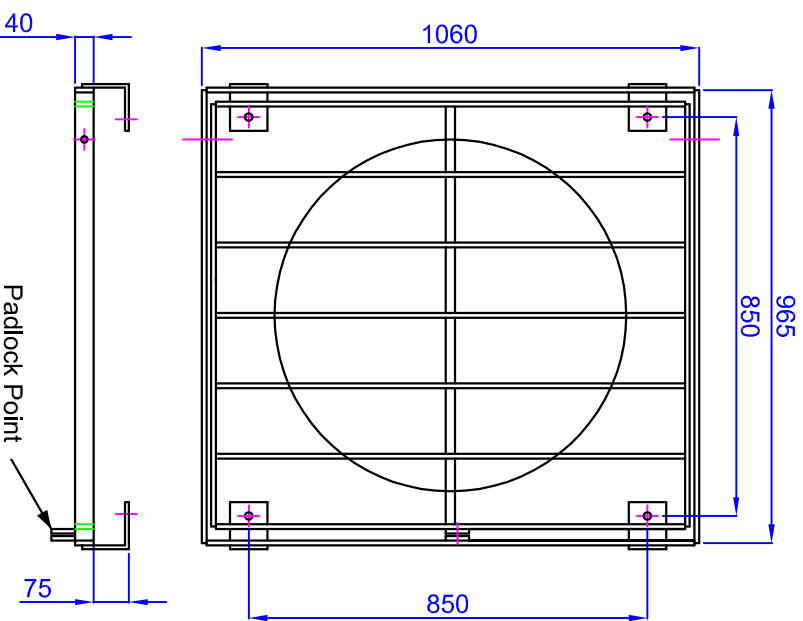

Grating manufactured from 25 x 10 flat at 150mm centres spaced 75mm away from the back wall. Fully Welded and hot dip galvanised.

Grating size 985mm wide x 1060mm high with fixings on 850m wide x 850mm high centres.

Grating Gate Cutting List

Material	Quantity	Length
40 x 10 flat	2	900mm
40 x 10 flat	2	1000mm
25 x 10 flat	5	1000mm
20mm dia bar	2	887mm

Grating Frame Cutting List

Material	Quantity	Length
40 x 10 flat	2	965mm
40 x 10 flat	2	1040mm
100x100 angle	4	80mm
50 x 12 flat	2	90mm