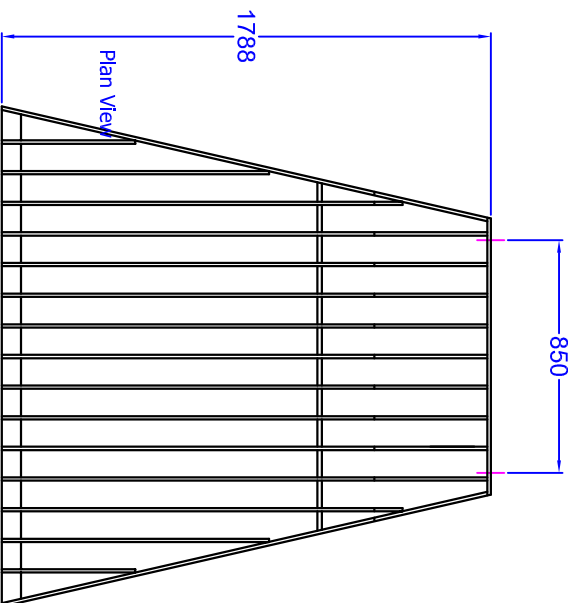

Drg. No. H10Cc cranked grate

Cranked grating
manufactures from 50 x
12 flat at 112mm centres

Front elevation.