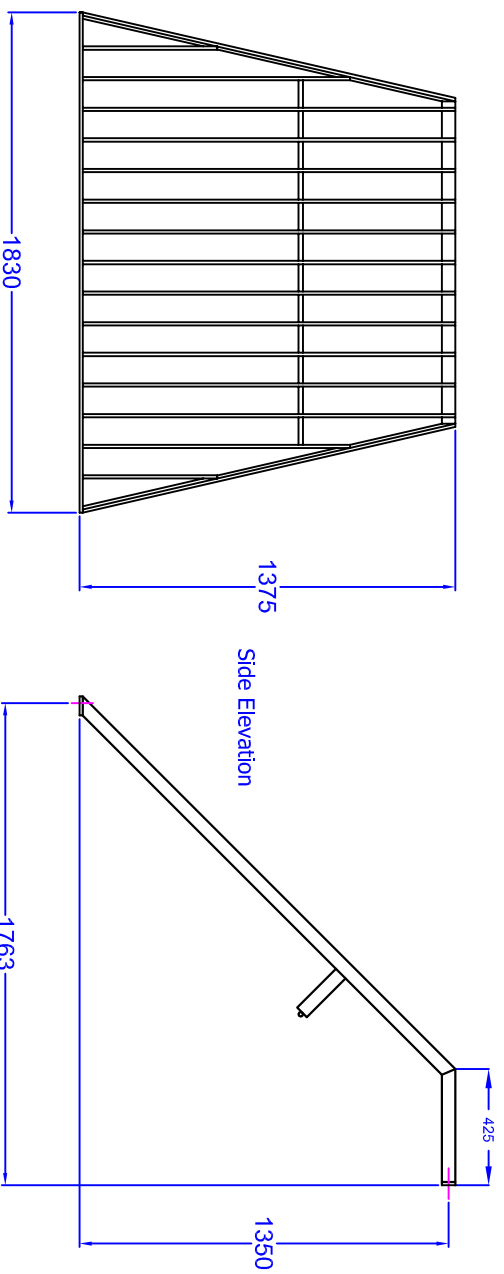

Drg. No. H10Cc cranked grate

Cranked grating
manufactures from 50 x
12 flat at 112mm centres

Front elevation.