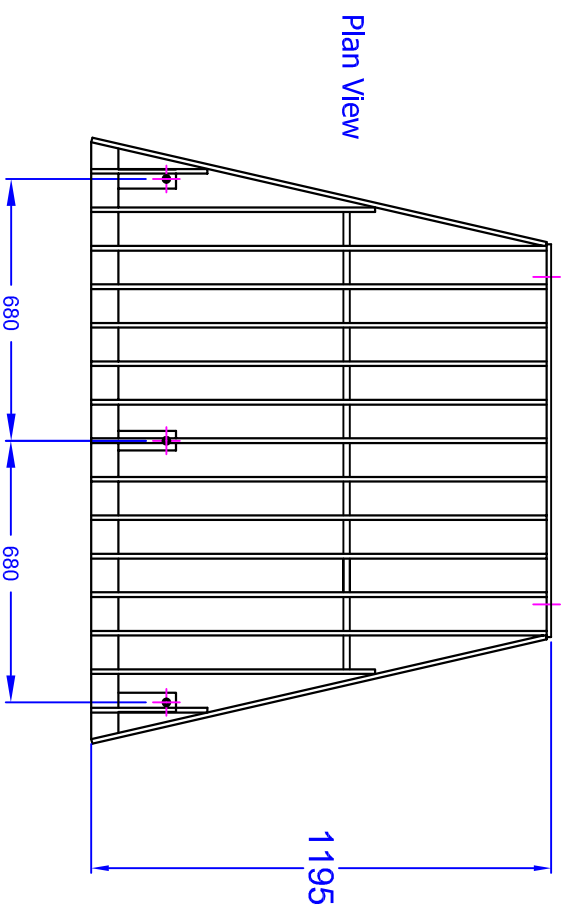

ALTHON LIMITED, YULCAN ROAD SOUTH, NORWICH NR6 6AF
TEL: 01603 488700 FAX: 01603 488588

Drq. No. H10Cb cranked grate

Cranked grating
manufactures from 50 x
12 flat at 100mm centres